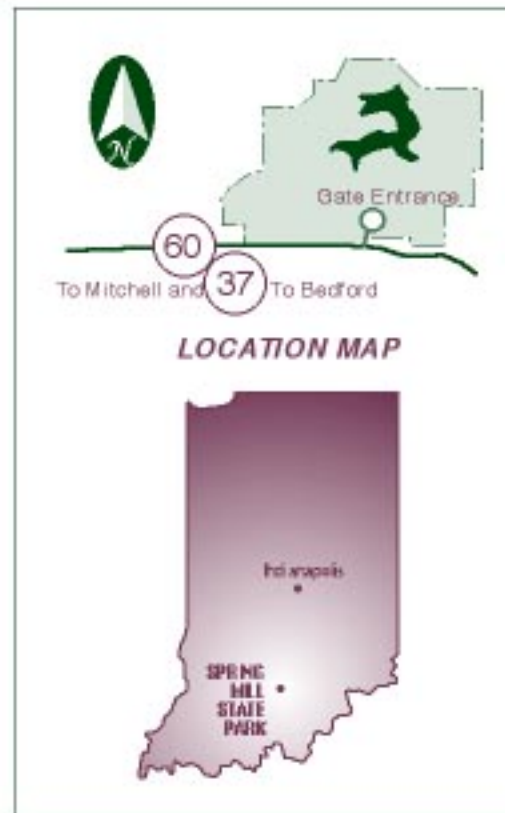

SPRING MILL STATE PARK

Box 376 • Mitchell, Indiana 47446 • 812-849-4129
1,319 Acres Established 1927

PIONEER VILLAGE

Please Keep Bicycles and Inline Skates out of Pioneer Village Area

Please Keep Bicycles and Other Vehicles Off Hiking Trails

LOCATION MAP

0 1/8 1/4
Approximate Scale in Miles

LEGEND			
	Road		Restroom
	Hiking Trail		Handicapped Accessible
	Horse Trail		
	Boundary		

TRAIL TABLE		
TRAIL	MILEAGE	TRAIL TYPE
1	.375	Moderate
2	.5	Moderate
3	2.5	Rugged
4	2	Rugged
5	1	Moderate
6	2.5	Accessible
7	1.75	Easy
Stagecoach	.5	Moderate