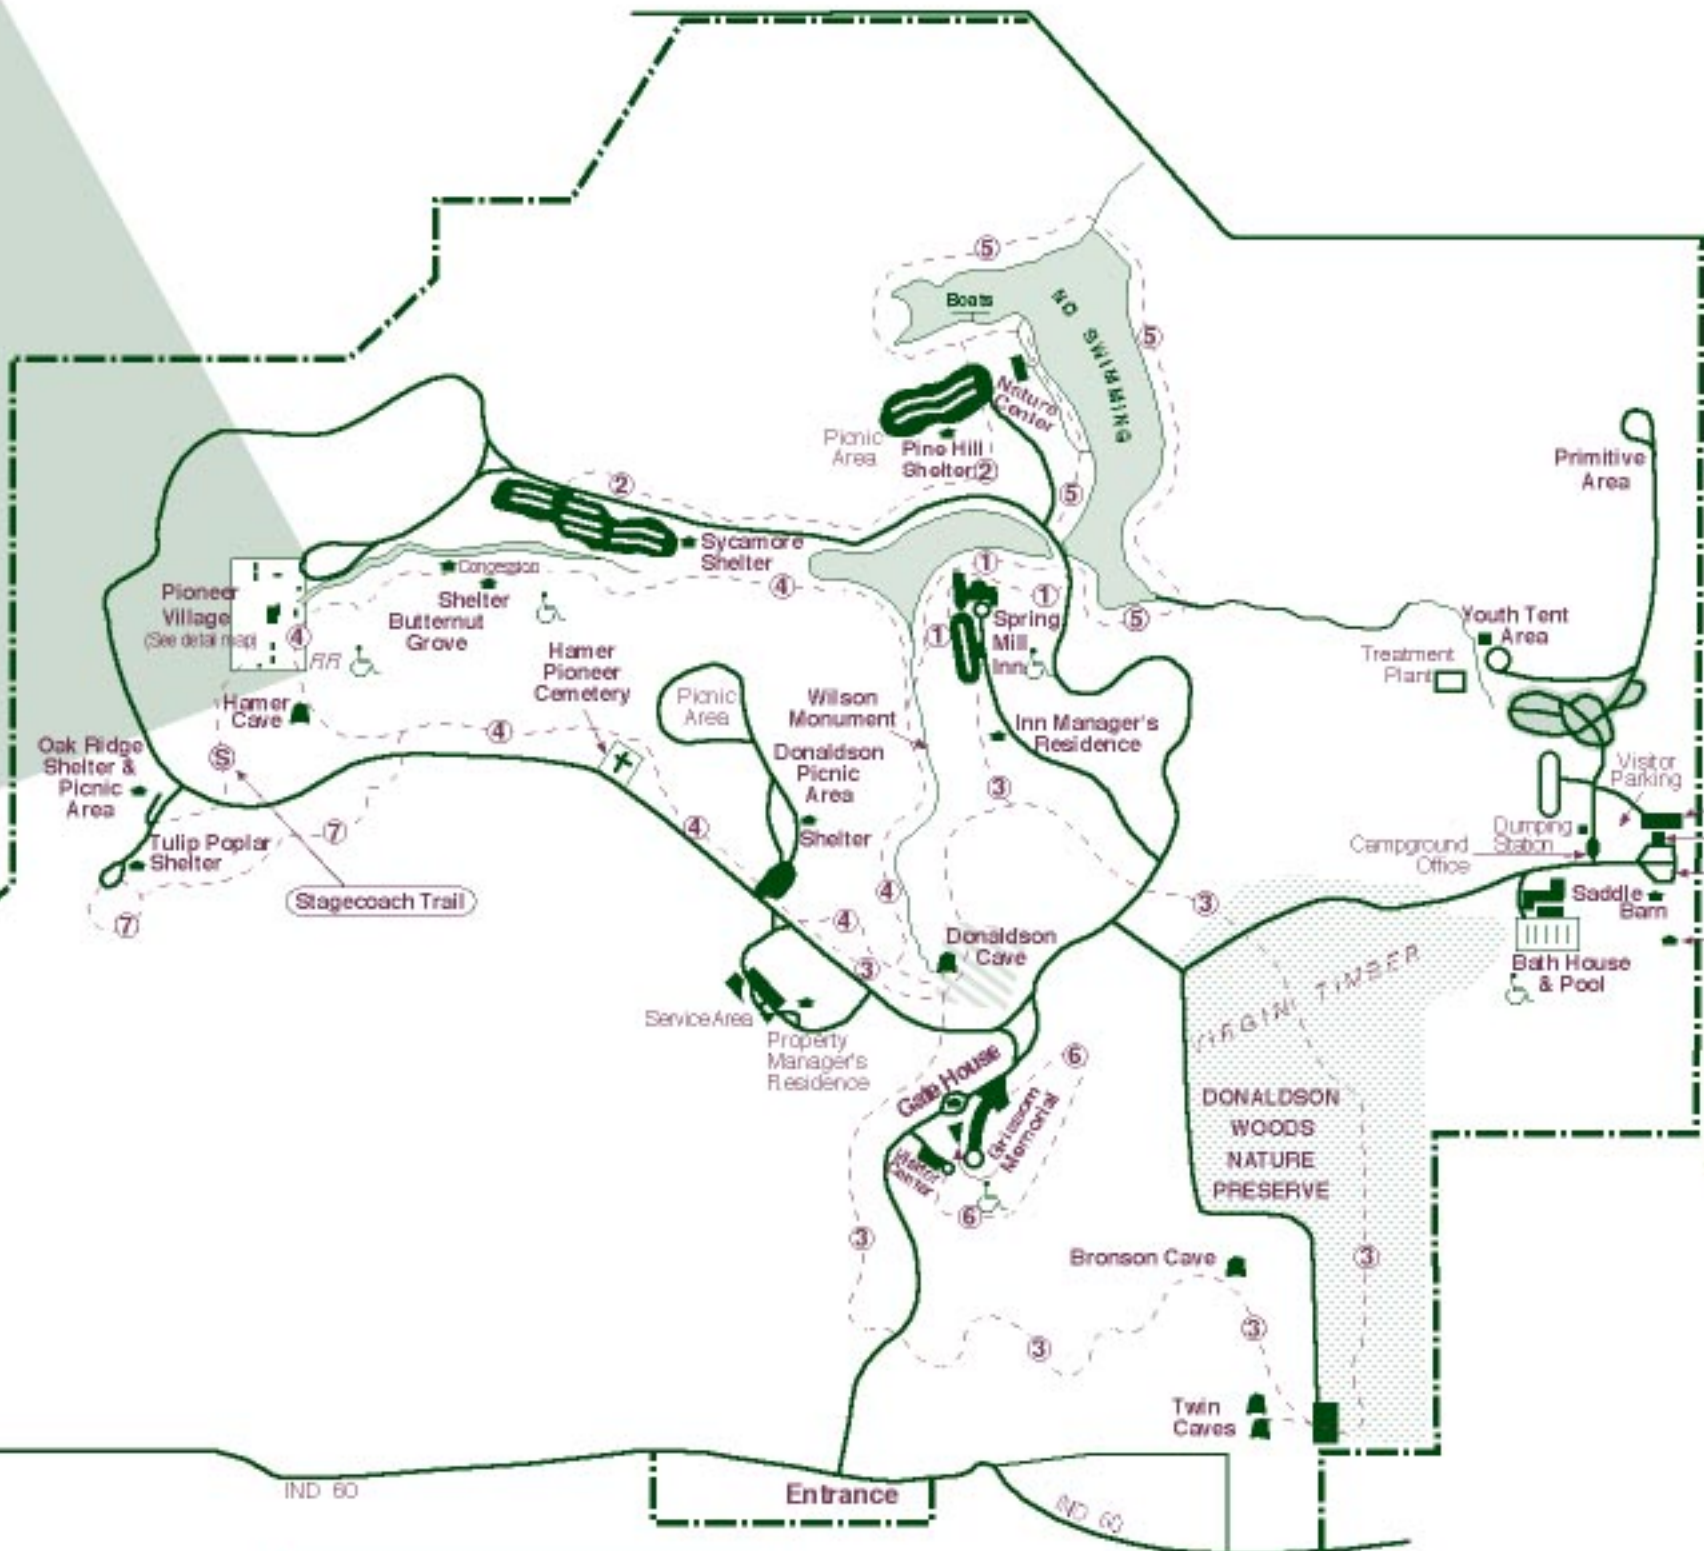

SPRING MILL STATE PARK

Box 376 • Mitchell, Indiana 47446 • 812-849-4129
1,319 Acres Established 1927

PIONEER VILLAGE

Please Keep Bicycles and Inline Skates out of Pioneer Village Area

Please Keep Bicycles and Other Vehicles Off Hiking Trails

LOCATION MAP

0 1/8 1/4
Approximate Scale in Miles

LEGEND			
	Road		Restroom
	Hiking Trail		Handicapped Accessible
	Horse Trail		
	Boundary		

TRAIL TABLE		
TRAIL	MILEAGE	TRAIL TYPE
1	.375	Moderate
2	.5	Moderate
3	2.5	Rugged
4	2	Rugged
5	1	Moderate
6	2.5	Accessible
7	1.75	Easy
Stagecoach	.5	Moderate