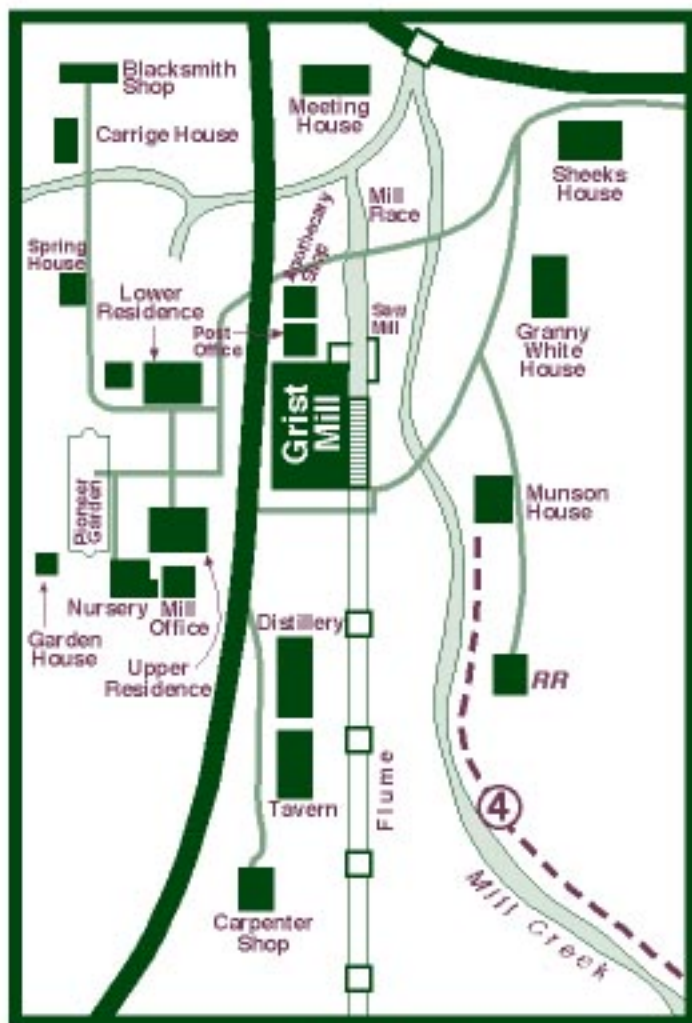

SPRING MILL STATE PARK

Box 376 • Mitchell, Indiana 47446 • 812-849-4129
1,319 Acres Established 1927

PIONEER VILLAGE

Please Keep Bicycles and Inline Skates out of Pioneer Village Area

Please Keep Bicycles and Other Vehicles Off Hiking Trails

LOCATION MAP

0 1/8 1/4
Approximate Scale in Miles

LEGEND			
	Road		Restroom
	Hiking Trail		Handicapped Accessible
	Horse Trail		
	Boundary		

TRAIL TABLE		
TRAIL	MILEAGE	TRAIL TYPE
1	.375	Moderate
2	.5	Moderate
3	2.5	Rugged
4	2	Rugged
5	1	Moderate
6	2.5	Accessible
7	1.75	Easy
Stagecoach	.5	Moderate