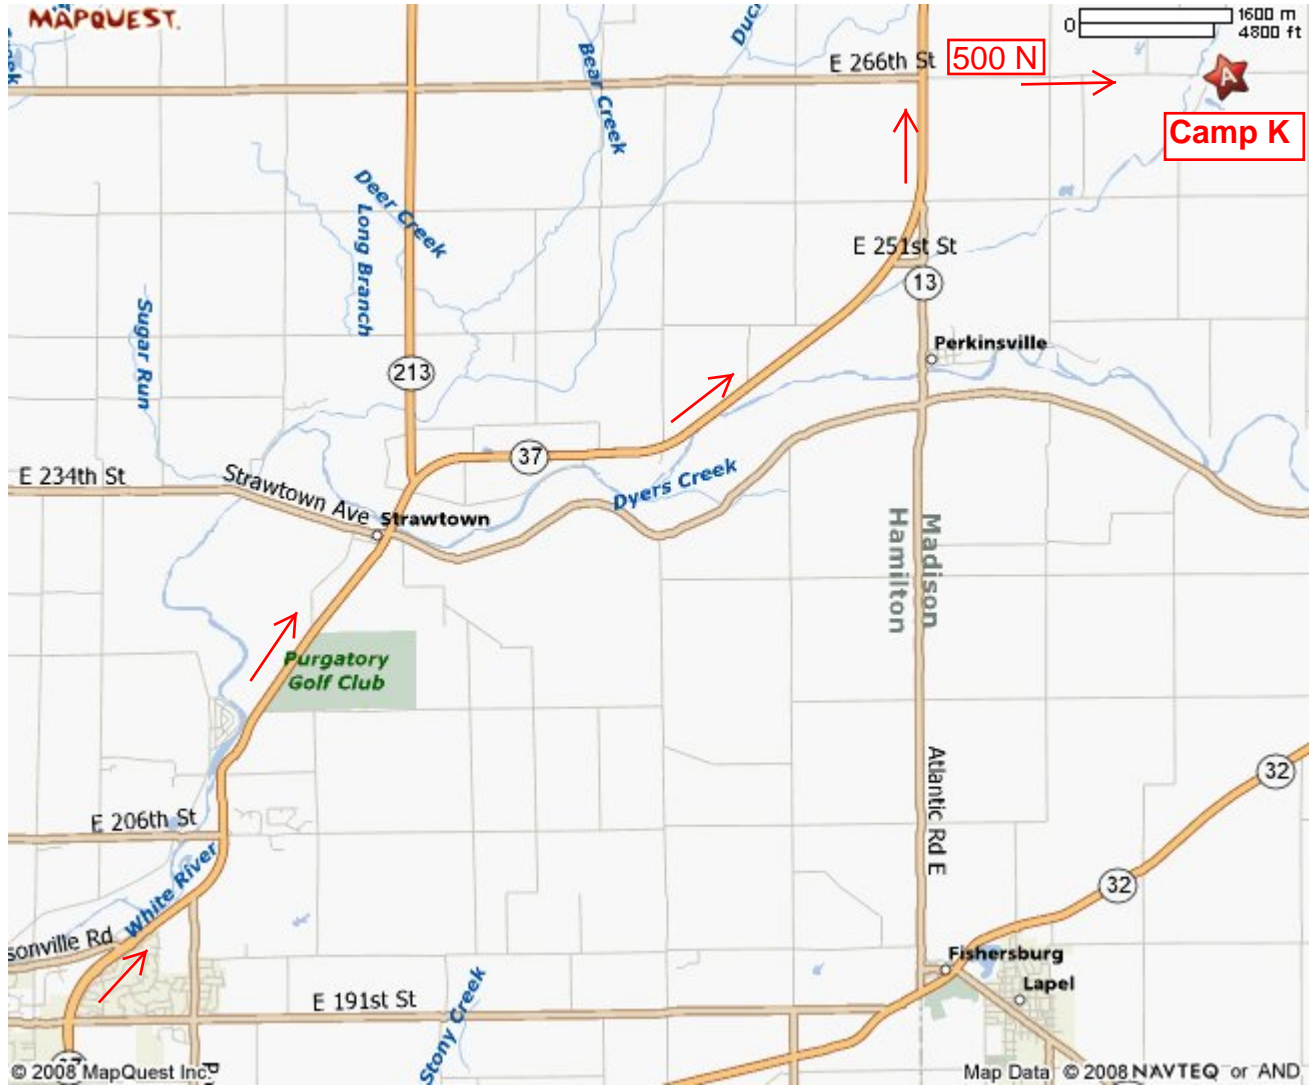

A: 7651 W 500 N, Frankton, IN 46044-9538

Noblesville

All rights reserved. Use subject to License/Copyright | Map Legend

Route 37 north from I-69 Exit 5